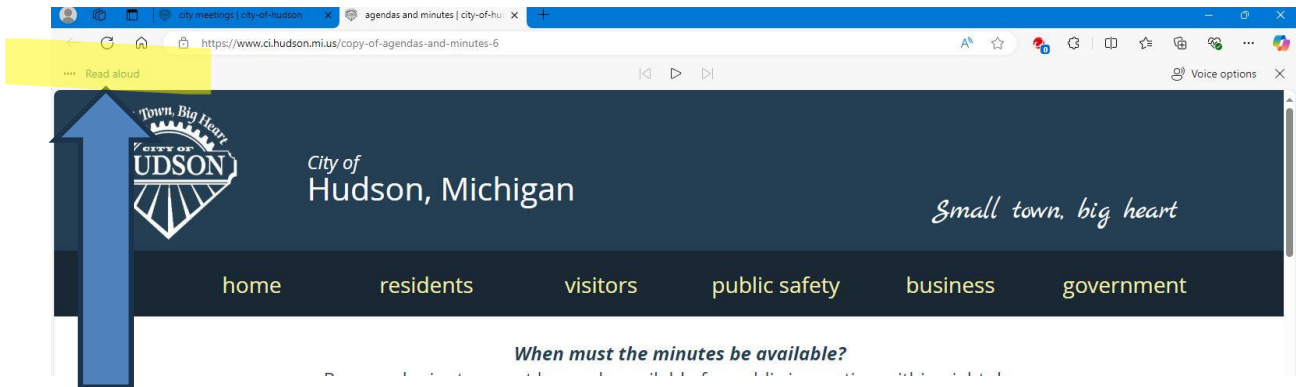

For ADA compliance – use Microsoft Edge for the browser.

After opening our website, you can have AI read the words to you by clicking the yellow highlighted “read aloud”

To zoom in or out click on the 3 dots and choose the zoom tab.