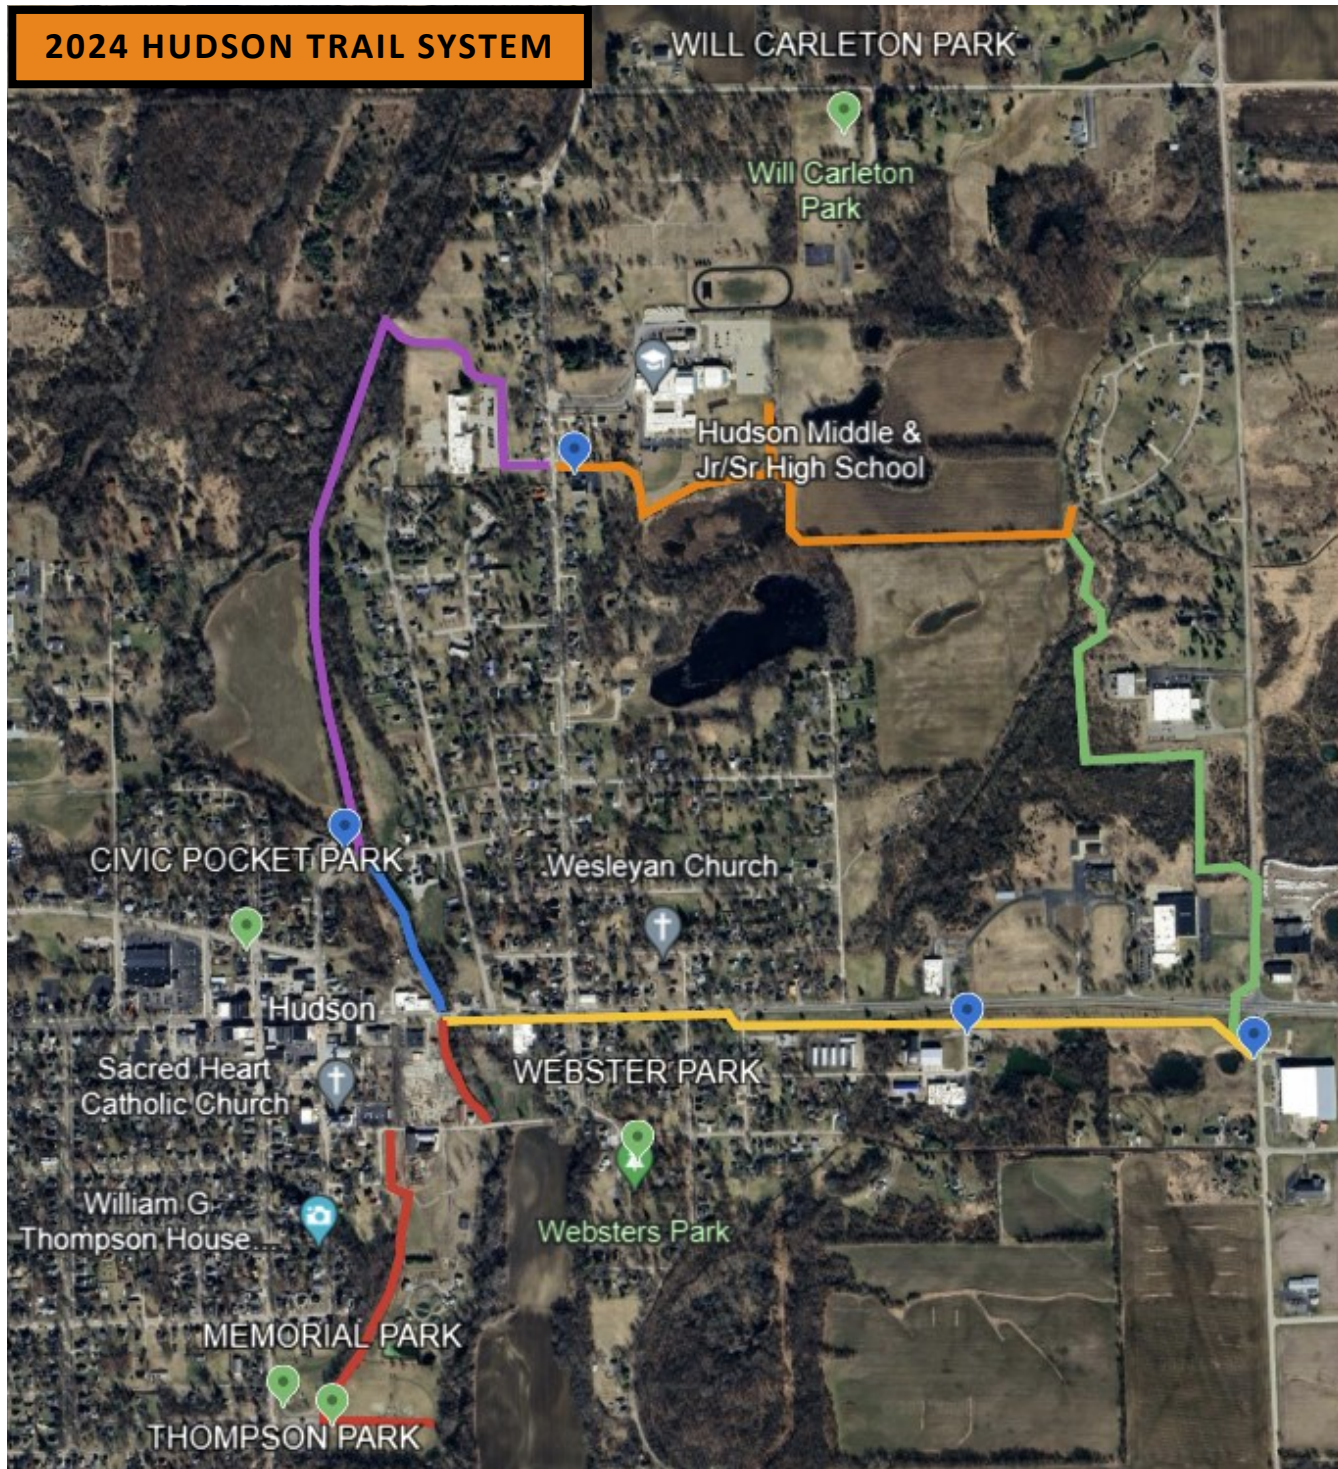

2024 HUDSON TRAIL SYSTEM

TRAILS

-  BEAN CREEK Trail (.2 miles)
-  BERLIN Trail (.7 miles)
-  ENGLE Trail (.75 miles)
-  FINDLAY Trail (.75 miles)
-  MURDOCK Trail (.9 miles)
-  THOMPSON Trail (under construction)
-  Industrial Park Path (.2 miles)

PARKS

- Civic Pocket Park*
- Memorial Park*
- Thompson Park*
- Webster Park*
- Will Carleton Park*

PARKING

- Our Savior Lutheran Church*
- Department of Public Works*
- McKenzie Street*
- S. Munson Hwy Trailhead*