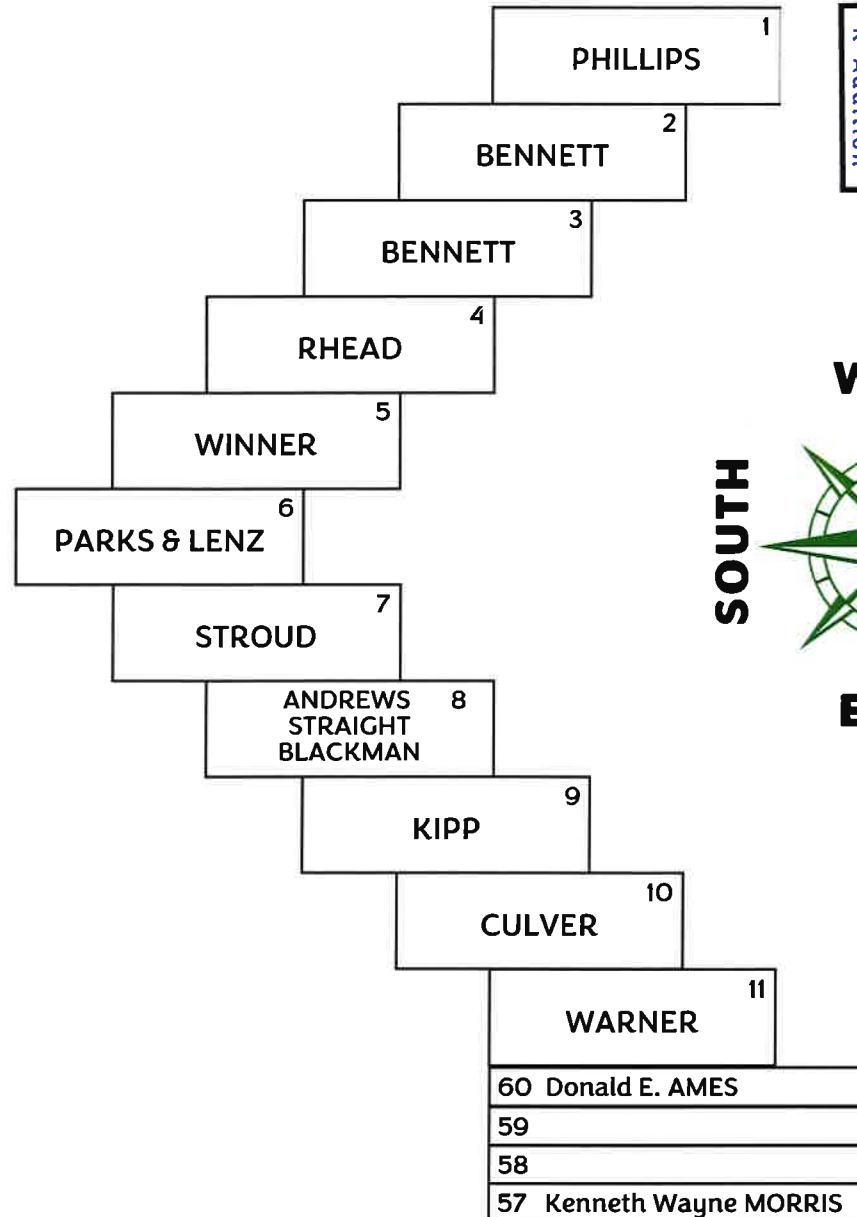

K - ADDITION

28 Ross COMSTOCK	56 Ross COMSTOCK		
27 Gladys COMSTOCK	55 Gladys COMSTOCK		
26 Casmer KUJAWSKI	54 Casmer KUJAWSKI		
25 Thaddeus AMES	53 Thaddeus AMES		
24 Margarette AMES	52 Margarette AMES		
23 LeVeta MIESTER	51 LeVeta MIESTER		
22 John McCabe (praying hands)	50 John McCabe (praying hands)		
21 Al GOOD	49 Al GOOD		
20 Lorene FORD	48 Lorene FORD		
19 Phyllis MYERS	47 Phyllis MYERS		
18 Donald Edward SINES	46 Donald Edward SINES		
17 Marie SMITH	45 Marie SMITH		
16 Mable McCLAIN	44 Mable McCLAIN		
15 Ray McCLAIN	43 Ray McCLAIN		
14 William McCLAIN	42 William McCLAIN		
13 Charles Thomas HOOVER Sr	41 Charles Thomas HOOVER Sr		
12 Nancy SAUNDERS	40 Nancy SAUNDERS		
11 M. David LOAR Jr	39 M. David LOAR Jr		
10 Frances LOAR	38 Frances LOAR		
9 Charlotte THOMPSON	37 Charlotte THOMPSON		
8 Wm & Rose PALMER	36 Wm & Rose PALMER		
7 Judy VARAMAN	35 Judy VARAMAN		
6 John RUMISEK	34 John RUMISEK		
5 Madeline SARGENT	33 Madeline SARGENT		
4 Clayton F. HEPHNER	32 Clayton F. HEPHNER		
3 Lillie B. HEPHNER	31 Lillie B. HEPHNER		
2 Roger KARR	30 Roger KARR		
1 Bonnie KARR	29 Bonnie KARR		
4 C. DONALDSON	8 Robert DURBIN	12 Marie A. BOON	16 Donna AMES
3 V. DONALDSON	7 Lewis FRANTZ	11 John CHRISTIAN	15 George AMES Sr
2 Carl E. BOWERS	6 Ron FOX	10 Grace CHRISTIAN	14 Cynthia AMES
1 J. PREVENTOWSKI	5 Phyllis FOX	9	13 Frank PARKS

Cremation Lots #1 - #16

WEST

SOUTH

NORTH

EAST